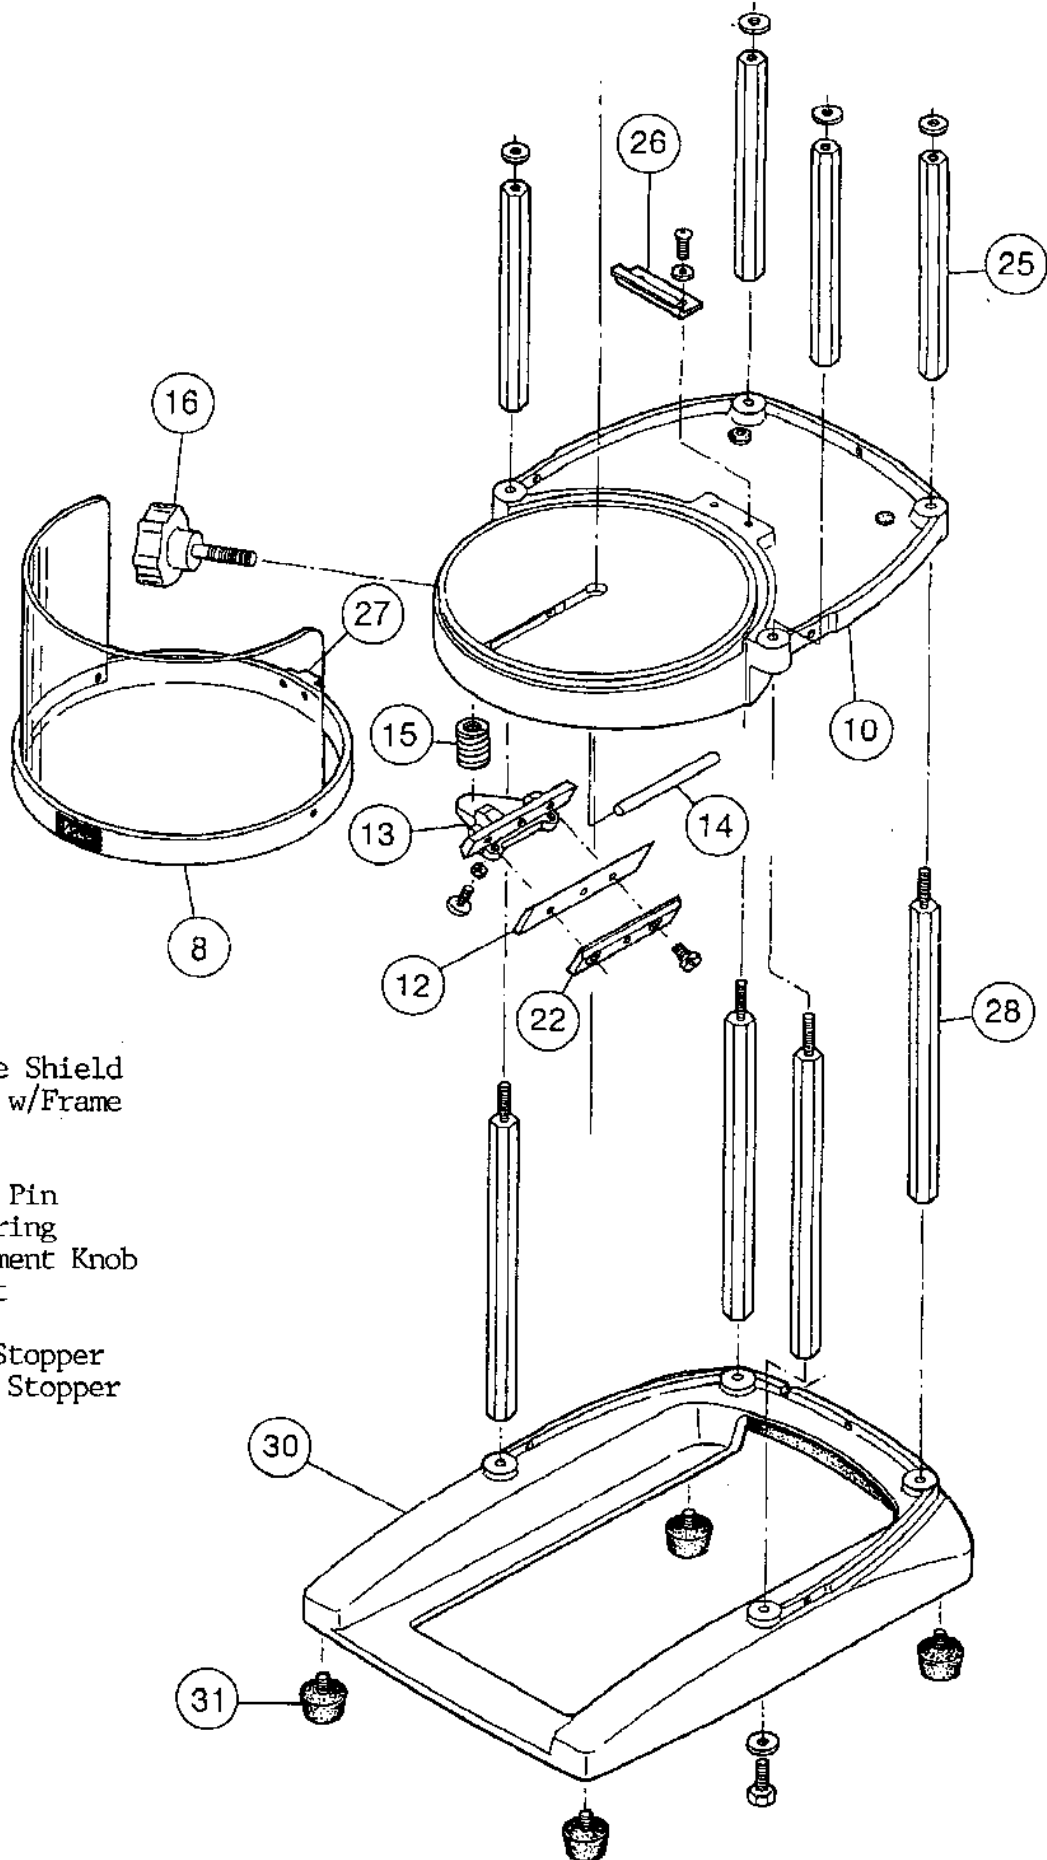

ASSEMBLY 2

New SI-100E

8. Polycarbonate Shield
10. Shaving Disc w/Frame
12. Blade
13. Blade Holder
14. Cutter Block Pin
15. One Touch Spring
16. Blade Adjustment Knob
22. Blade Support
25. Frame
26. Rear Guard F Stopper
27. Rear Guard M Stopper
28. Frame
30. Base
31. Rubber Feet